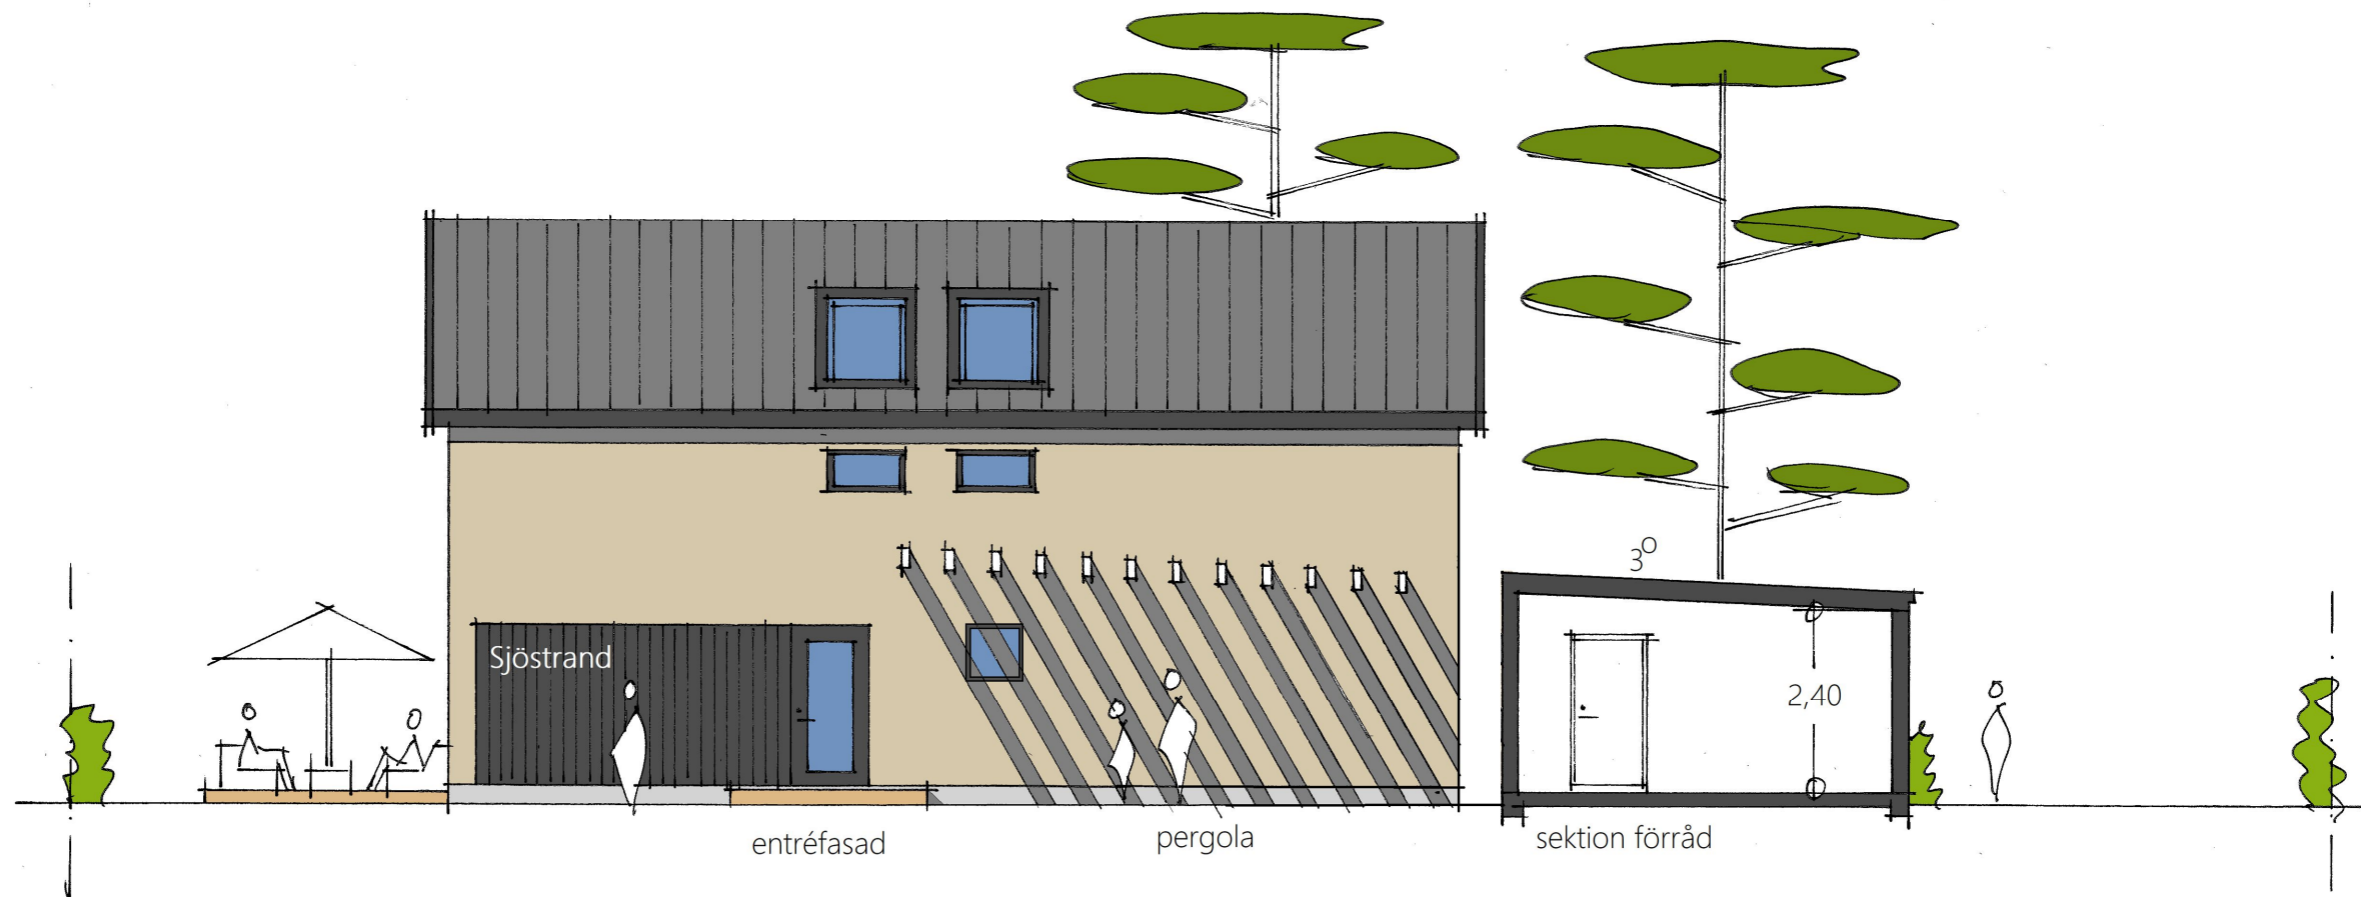

A light grey architectural sketch of two houses with gabled roofs and several windows. In front of the houses are two tall, thin trees with circular canopies. The sketch is positioned behind the main title text.

projekt: äppellunden E3

SKALA 1:100 (A3)

Fiskarhedenvillan

ARKLAS
ARKITEKTER & KONSULTER AB

SKALA 1:100 (A3)

Fiskarhedenvillan

ARGLAS
ARKITEKTER & KONSULTER AB