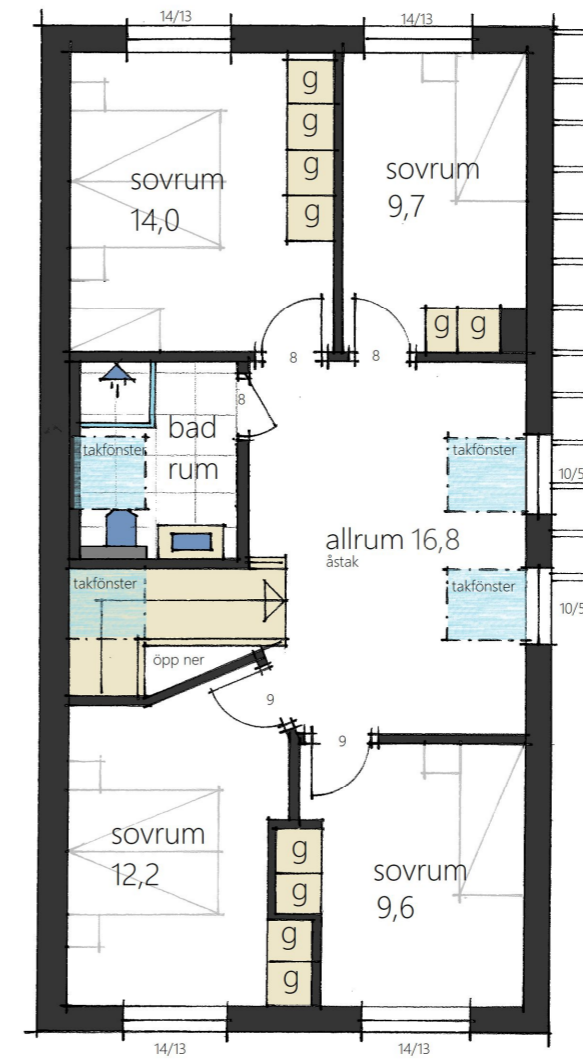

A light grey architectural sketch of two houses with gabled roofs and several windows. In front of the houses are two tall, thin trees with circular canopies. The sketch is positioned behind the main title text.

projekt: äppellunden E3

SKALA 1:100 (A3)

Fiskarhedenvillan

ARKLAS
ARKITEKTER & KONSULTER AB

SKALA 1:100 (A3)

Fiskarhedenvillan

ARGLAS
ARKITEKTER & KONSULTER AB