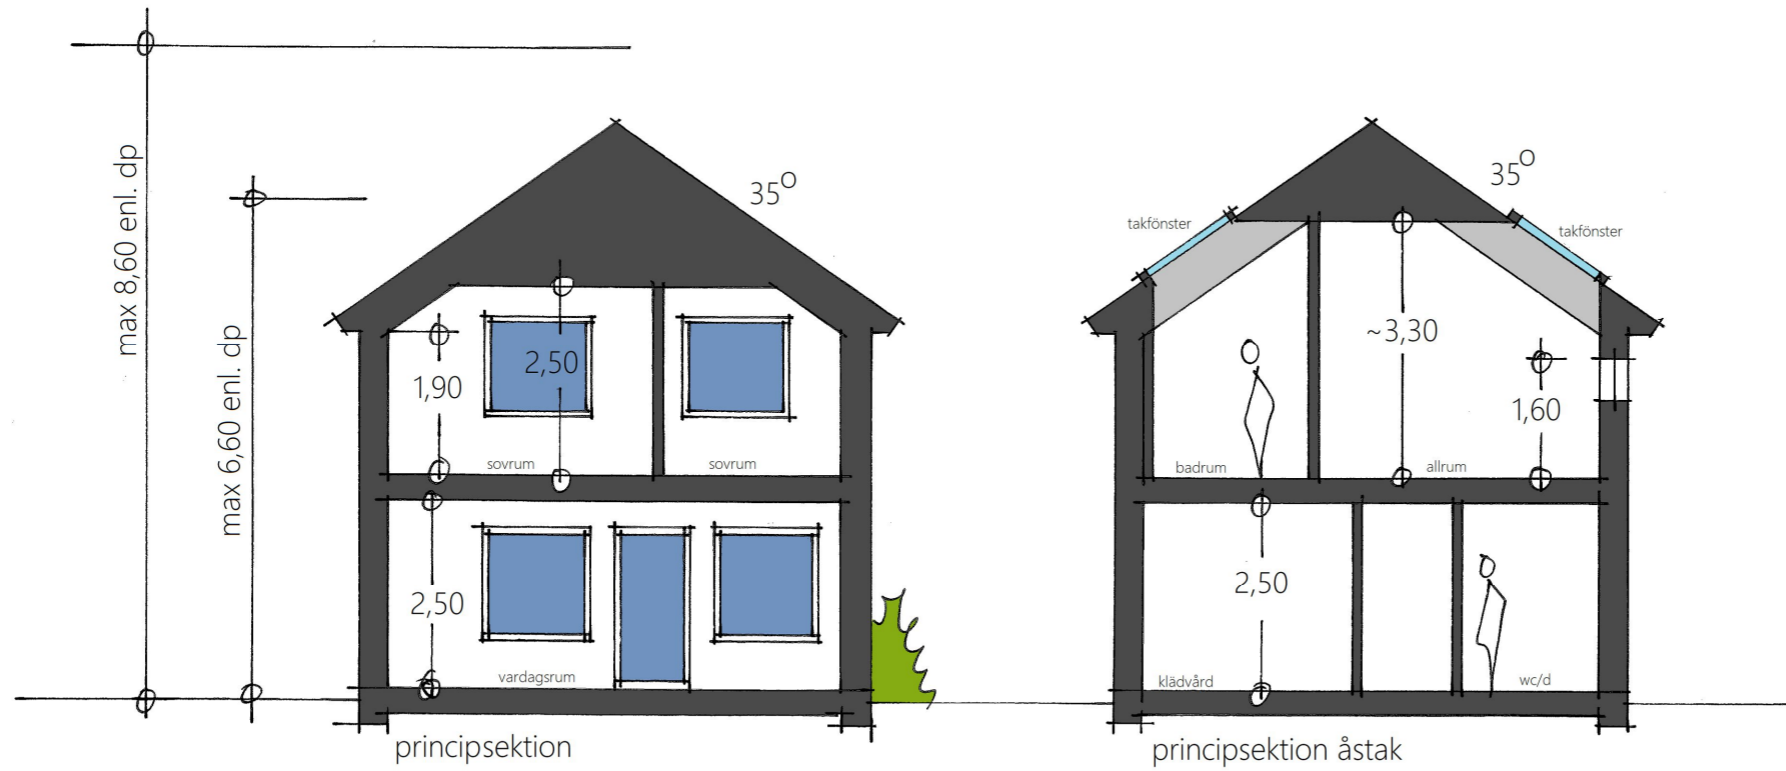

A light grey architectural sketch of two houses with gabled roofs and several windows. In front of the houses are two tall, thin trees with circular canopies. The sketch is positioned behind the main title text.

projekt: äppellunden E3

SKALA 1:100 (A3)

Fiskarhedenvillan

ARKLAS
ARKITEKTER & KONSULTER AB

SKALA 1:100 (A3)

Fiskarhedenvillan

ARGLAS
ARKITEKTER & KONSULTER AB