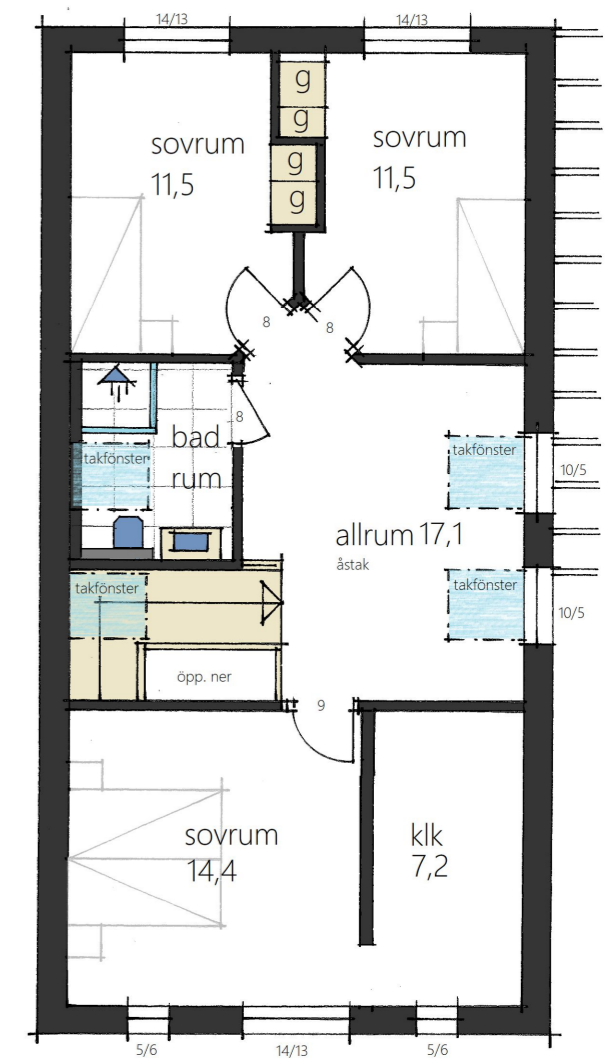

A light grey architectural sketch of two houses with gabled roofs and several windows. In front of the houses are two tall, thin trees with circular canopies. The sketch is positioned behind the main title text.

projekt: äppellunden E3

SKALA 1:100 (A3)

Fiskarhedenvillan

ARKLAS
ARKITEKTER & KONSULTER AB

SKALA 1:100 (A3)

Fiskarhedenvillan

ARGLAS
ARKITEKTER & KONSULTER AB